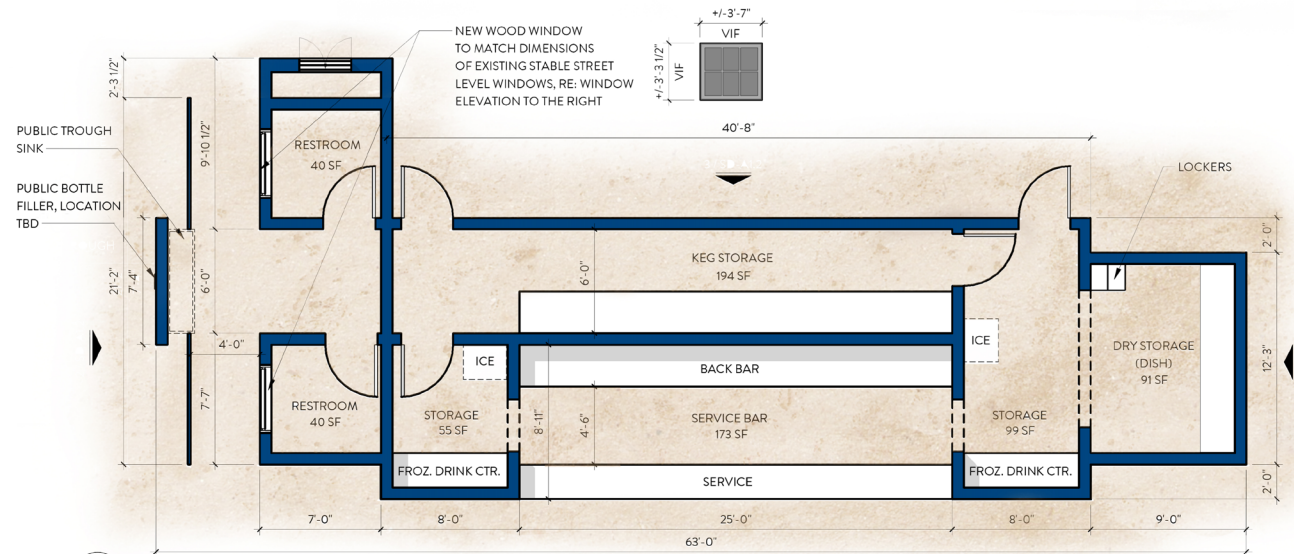

OUTDOOR DINING

BAR - EAST ELEVATION

BAR - NORTH ELEVATION

BAR - FLOOR PLAN

BAR - SOUTH ELEVATION

BAR - WEST ELEVATION

5 FOOD SERVICE - NORTH ELEVATION

4 FOOD SERVICE - EAST ELEVATION

2 FOOD SERVICE - FLOOR PLAN

3 FOOD SERVICE - WEST ELEVATION

1 FOOD SERVICE - SOUTH ELEVATION

D'HANIS BLOCK

SEMI-SMOOTH STUCCO

RECLAIMED LONG LEAF PINE

CORR. METAL ROOFING

GLAZED MASONRY INTERIOR