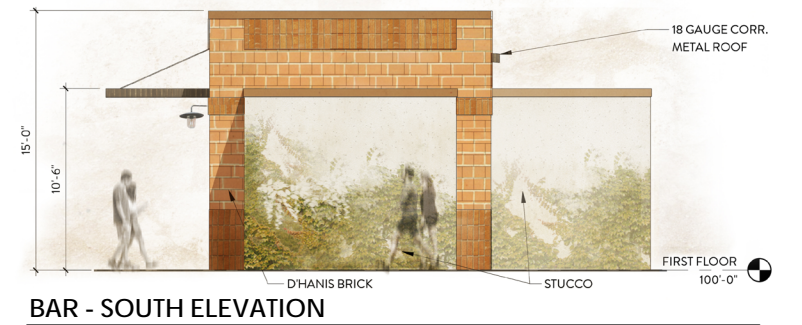

OUTDOOR DINING

BAR - EAST ELEVATION

BAR - NORTH ELEVATION

BAR - FLOOR PLAN

BAR - SOUTH ELEVATION

BAR - WEST ELEVATION

5 FOOD SERVICE - NORTH ELEVATION

4 FOOD SERVICE - EAST ELEVATION

2 FOOD SERVICE - FLOOR PLAN

3 FOOD SERVICE - WEST ELEVATION

1 FOOD SERVICE - SOUTH ELEVATION

D'HANIS BLOCK

SEMI-SMOOTH STUCCO

RECLAIMED LONG LEAF PINE

CORR. METAL ROOFING

GLAZED MASONRY INTERIOR