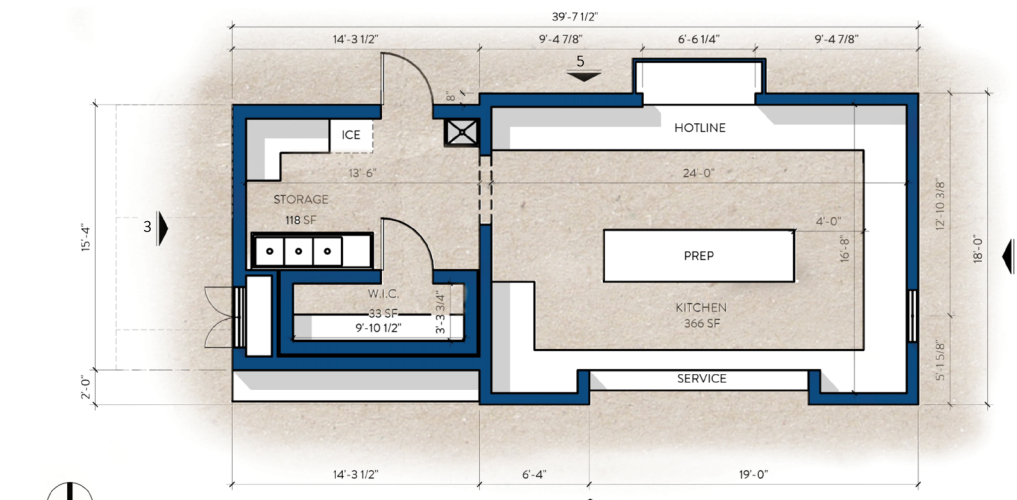

OUTDOOR DINING

BAR - EAST ELEVATION

BAR - NORTH ELEVATION

BAR - FLOOR PLAN

BAR - SOUTH ELEVATION

BAR - WEST ELEVATION

5 FOOD SERVICE - NORTH ELEVATION

4 FOOD SERVICE - EAST ELEVATION

2 FOOD SERVICE - FLOOR PLAN

3 FOOD SERVICE - WEST ELEVATION

1 FOOD SERVICE - SOUTH ELEVATION

D'HANIS BLOCK

SEMI-SMOOTH STUCCO

RECLAIMED LONG LEAF PINE

CORR. METAL ROOFING

GLAZED MASONRY INTERIOR