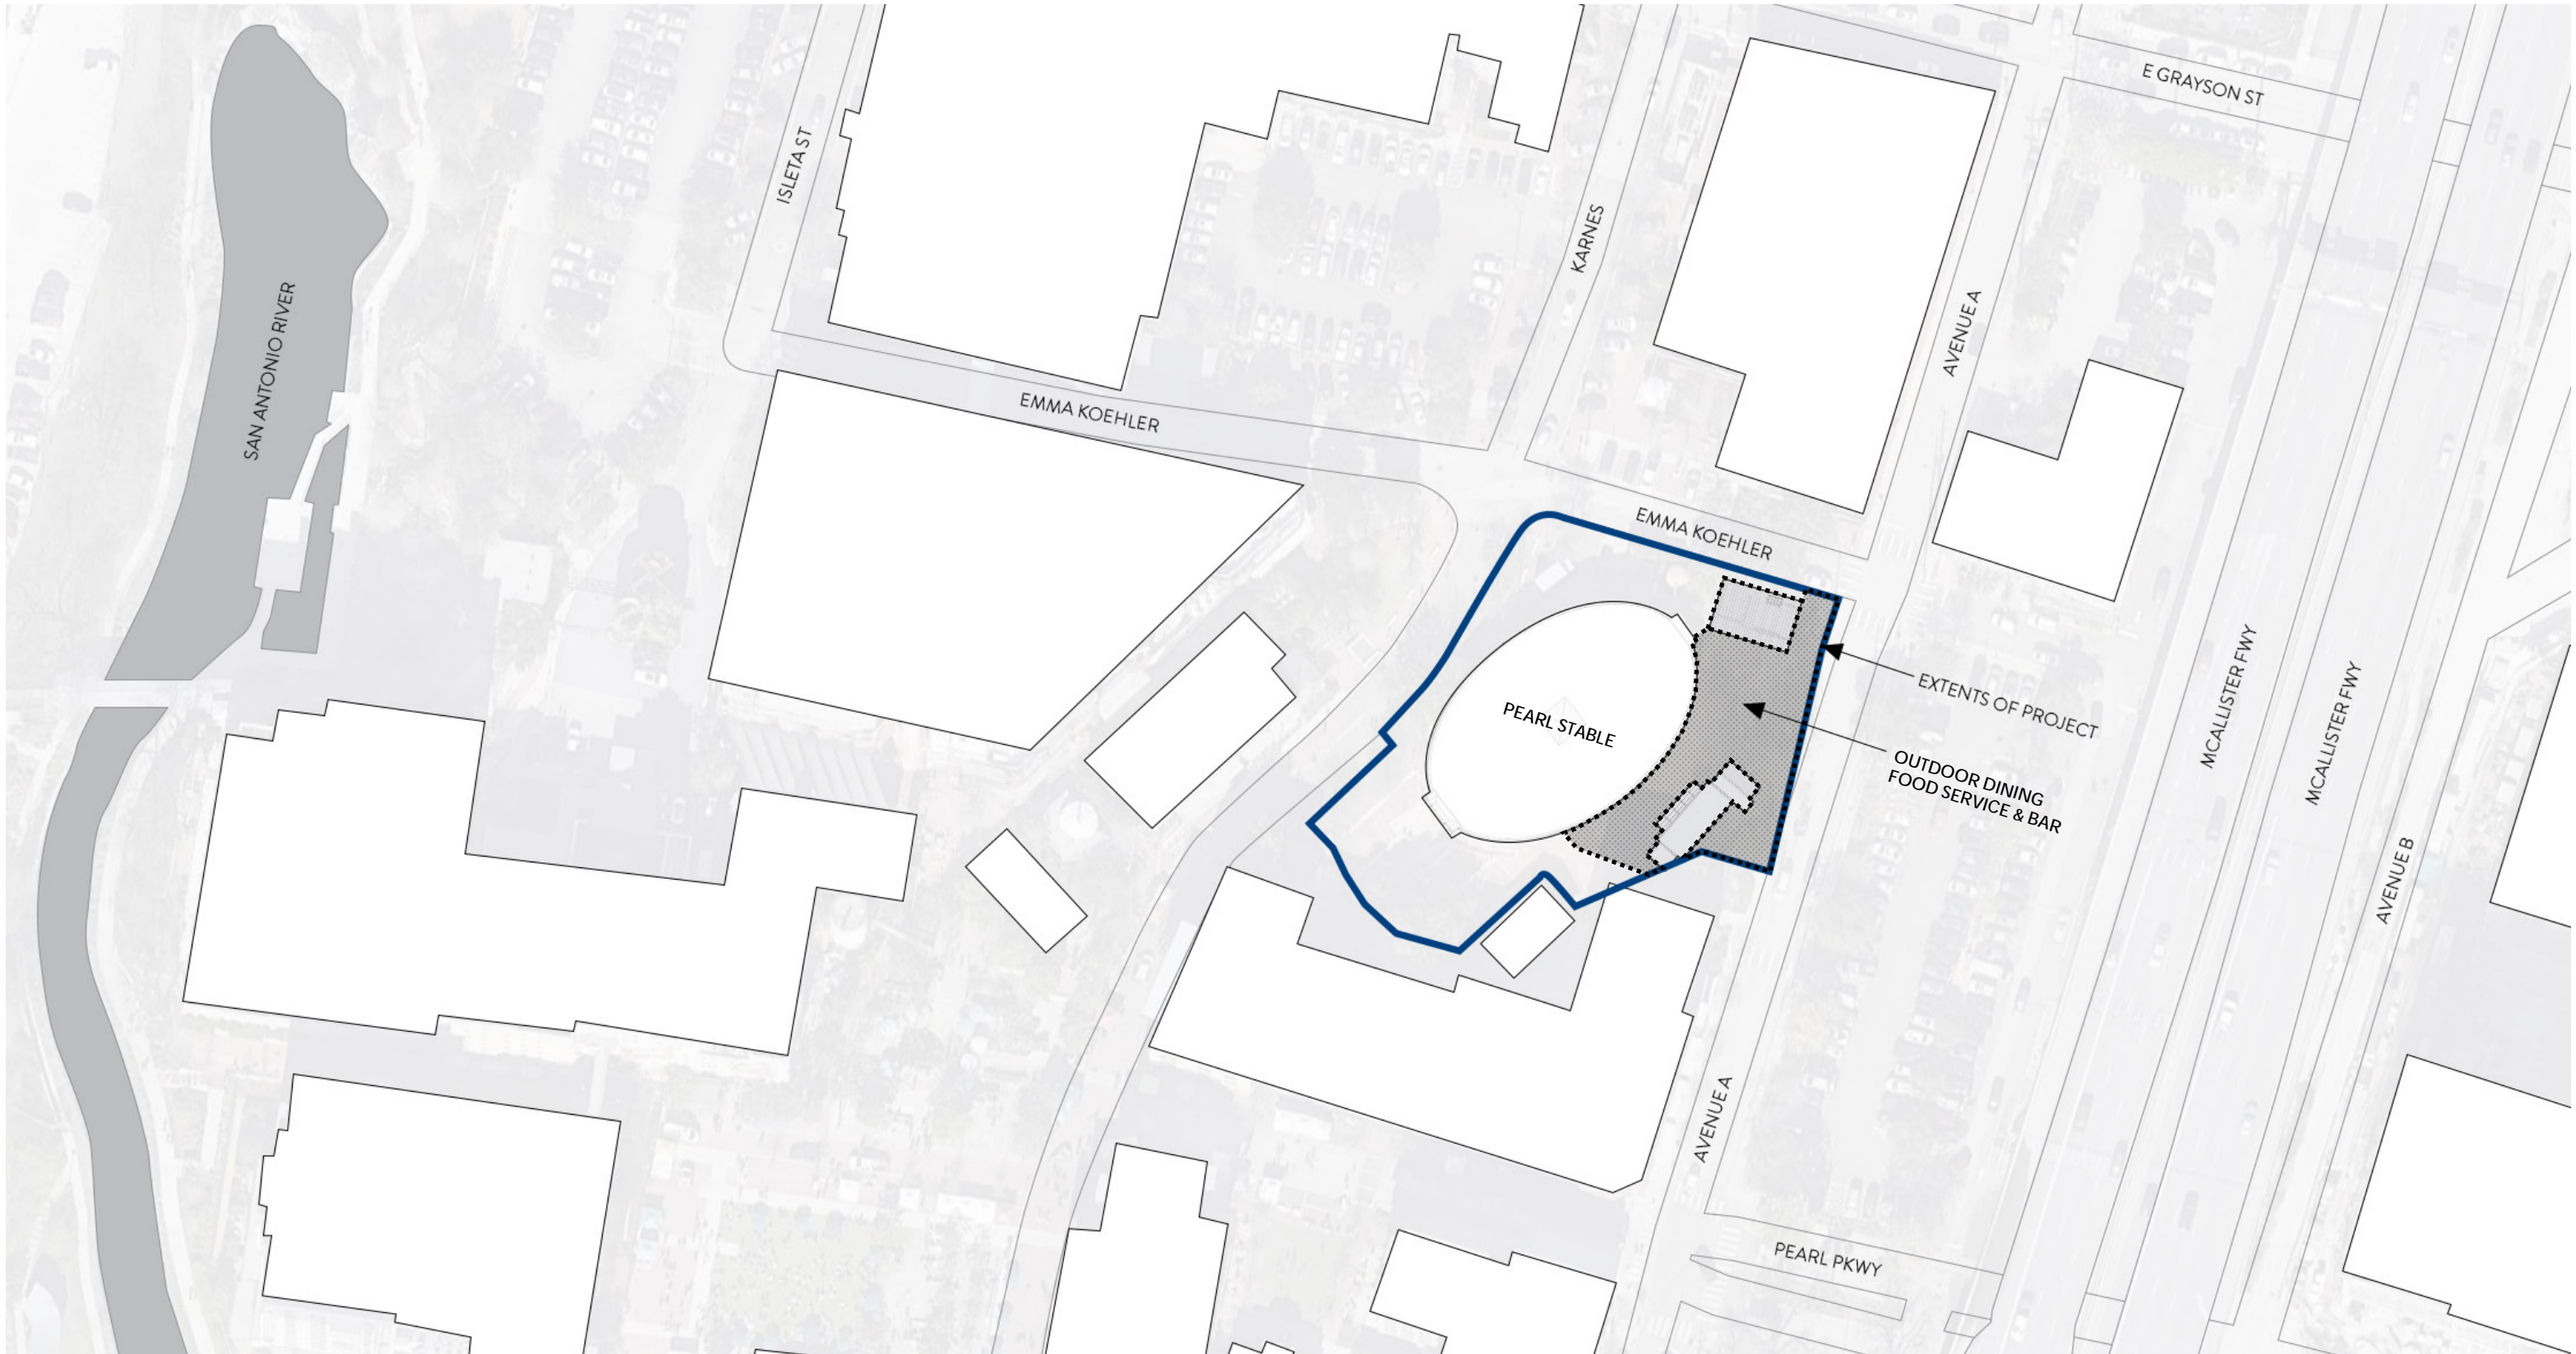

OUTDOOR DINING

BAR - EAST ELEVATION

BAR - NORTH ELEVATION

BAR - FLOOR PLAN

BAR - SOUTH ELEVATION

BAR - WEST ELEVATION

5 FOOD SERVICE - NORTH ELEVATION

4 FOOD SERVICE - EAST ELEVATION

2 FOOD SERVICE - FLOOR PLAN

3 FOOD SERVICE - WEST ELEVATION

1 FOOD SERVICE - SOUTH ELEVATION

D'HANIS BLOCK

SEMI-SMOOTH STUCCO

RECLAIMED LONG LEAF PINE

CORR. METAL ROOFING

GLAZED MASONRY INTERIOR