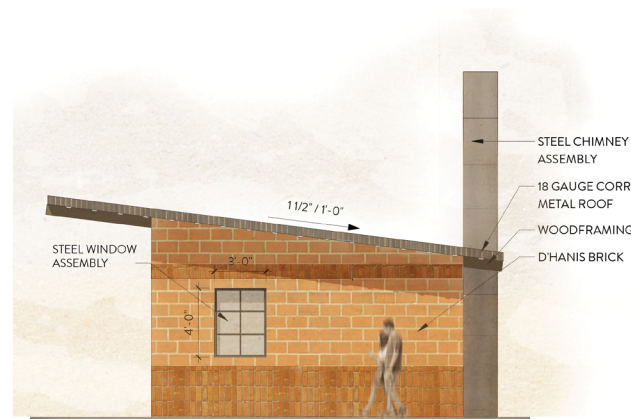

OUTDOOR DINING

BAR - EAST ELEVATION

BAR - NORTH ELEVATION

BAR - FLOOR PLAN

BAR - SOUTH ELEVATION

BAR - WEST ELEVATION

5 FOOD SERVICE - NORTH ELEVATION

4 FOOD SERVICE - EAST ELEVATION

2 FOOD SERVICE - FLOOR PLAN

3 FOOD SERVICE - WEST ELEVATION

1 FOOD SERVICE - SOUTH ELEVATION

D'HANIS BLOCK

SEMI-SMOOTH STUCCO

RECLAIMED LONG LEAF PINE

CORR. METAL ROOFING

GLAZED MASONRY INTERIOR