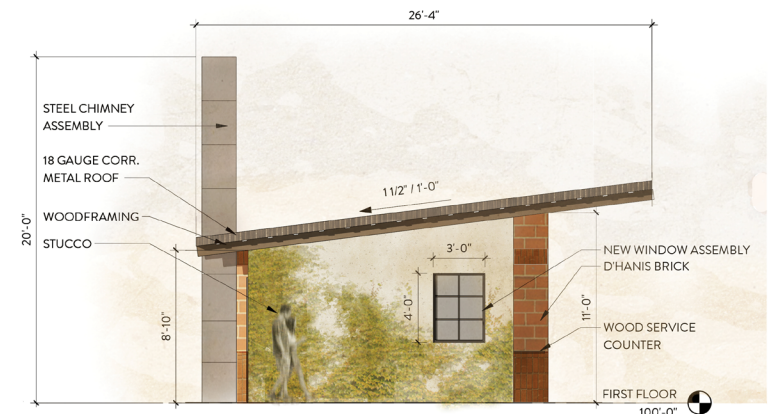

OUTDOOR DINING

BAR - EAST ELEVATION

BAR - NORTH ELEVATION

BAR - FLOOR PLAN

BAR - SOUTH ELEVATION

BAR - WEST ELEVATION

5 FOOD SERVICE - NORTH ELEVATION

4 FOOD SERVICE - EAST ELEVATION

2 FOOD SERVICE - FLOOR PLAN

3 FOOD SERVICE - WEST ELEVATION

1 FOOD SERVICE - SOUTH ELEVATION

D'HANIS BLOCK

SEMI-SMOOTH STUCCO

RECLAIMED LONG LEAF PINE

CORR. METAL ROOFING

GLAZED MASONRY INTERIOR