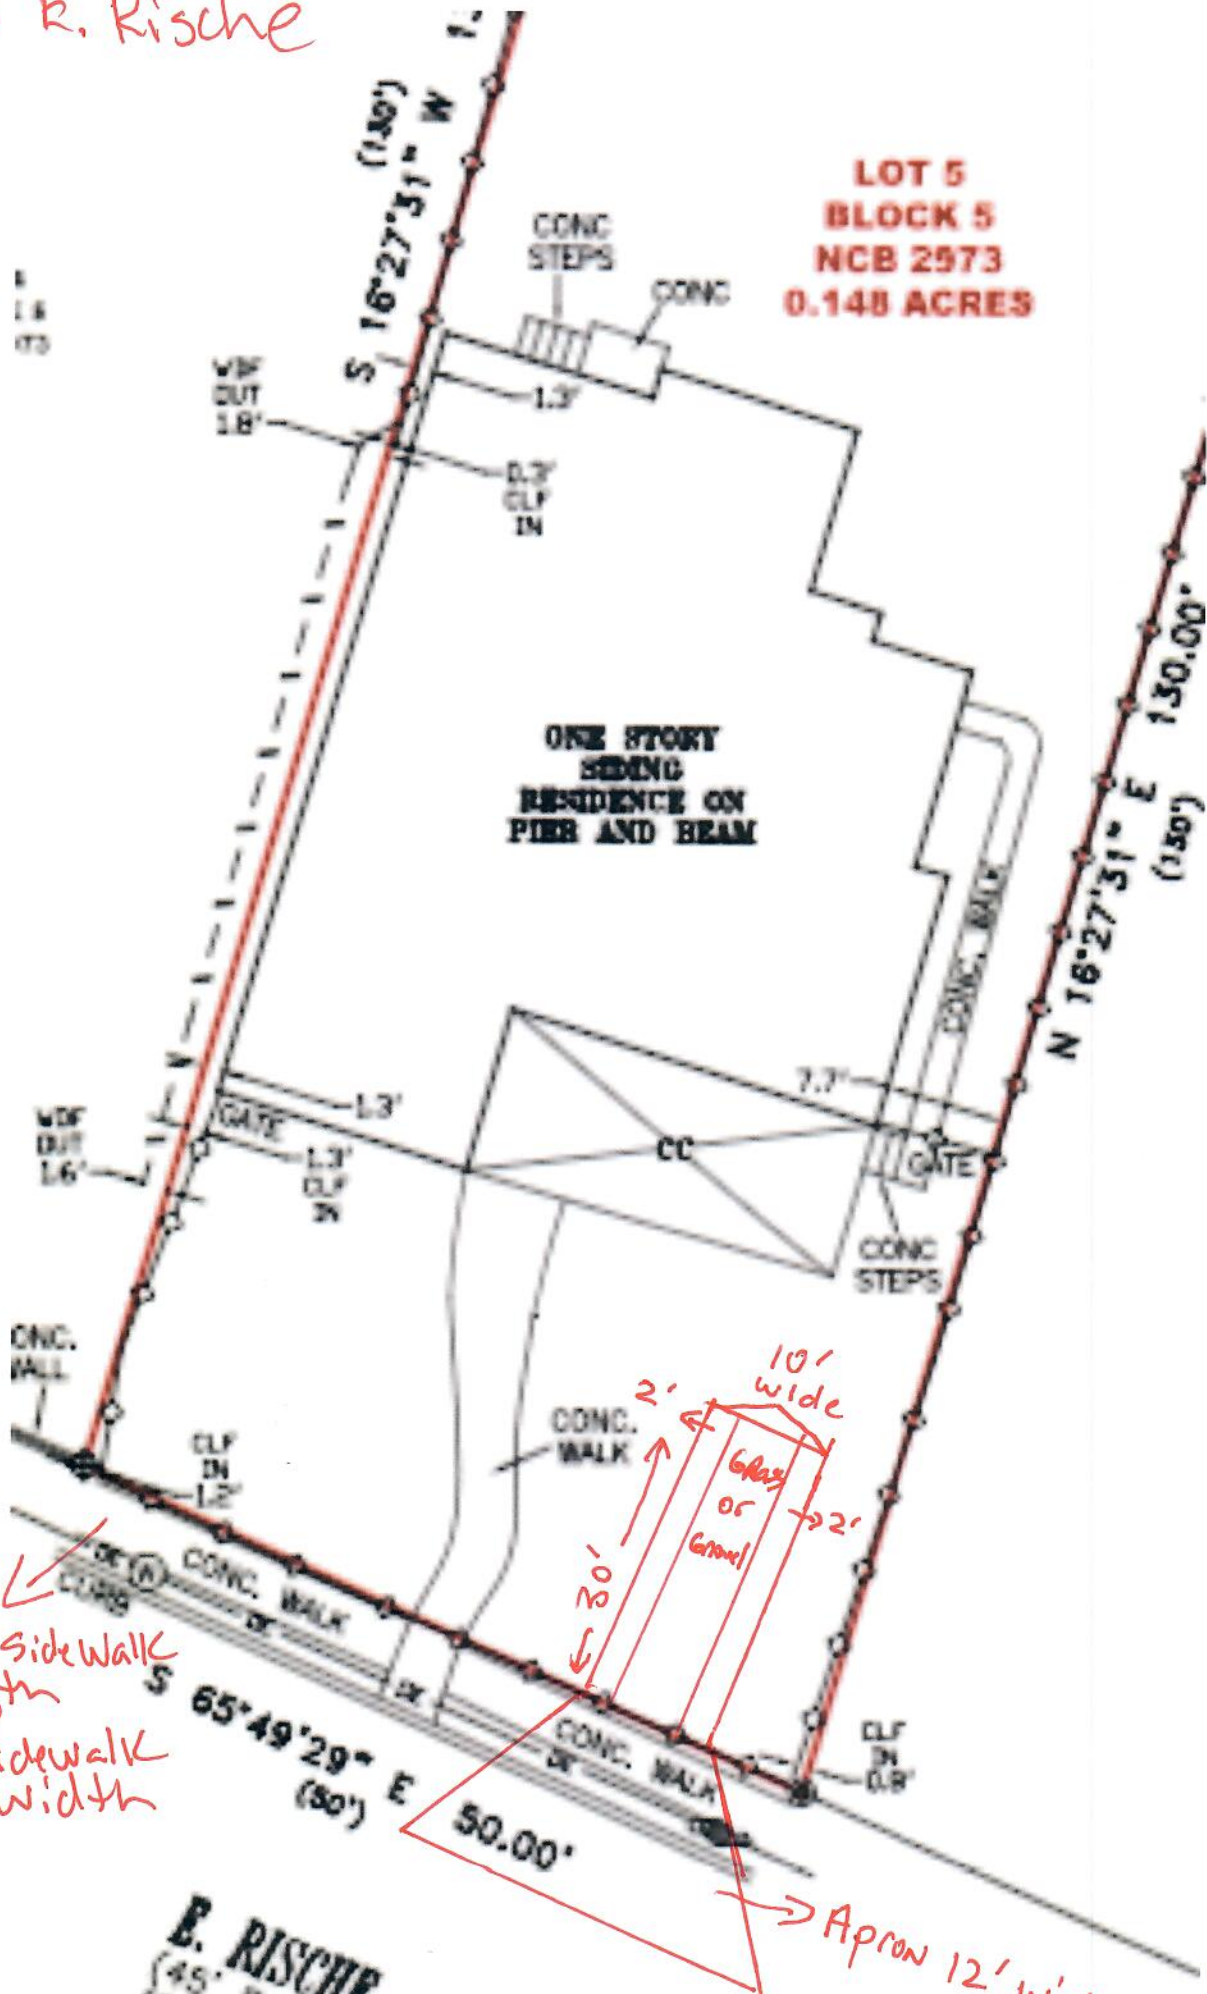

205 R. Rische

LOT 5  
BLOCK 5  
NCB 2973  
0.148 ACRES

53' sidewalk  
length  
3.5' sidewalk  
width

10' wide  
2'  
30'  
6' or  
6' gravel

Apron 12' wide

B. RISCHER  
(45' D.)