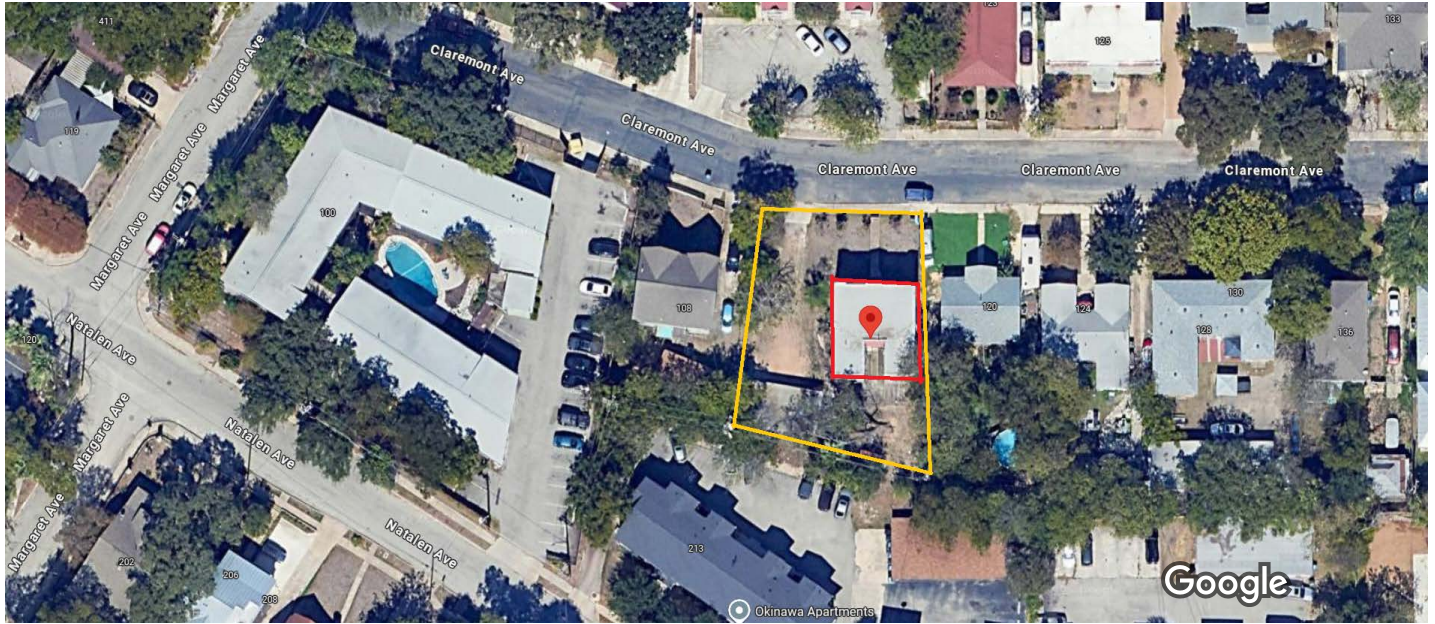

118 Claremont Ave

Imagery ©2025 Airbus, CNES / Airbus, Maxar Technologies, Map data ©2025 Google 20 ft

Complete demolition of structure
6' construction fence around work area

118 Claremont Ave

Building

Directions

Save

Nearby

Send to phone

Share

118 Claremont Ave, San Antonio, TX 78209

Photos