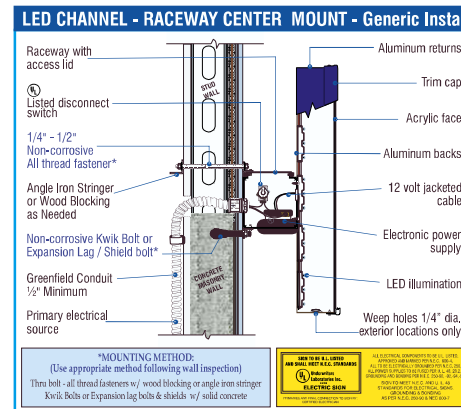

Front Elevation

37.5 SF

- SPECTRUM FACES:** 3/16" #2406 White acrylic to illuminate White at night
- PLAY BUTTON FACE:** 3/16" #2406 White acrylic
- TRIM CAP:** All trimcap to be 1" jewelite painted Blue Hex #002E5D
- RETURNS:** .040 alum. 5" deep alum. returns
ALL returns painted Blue Hex #002E5D
- BACKS:** .063 aluminum backs - insides pre-finished White
- ILLUMINATION:** White LED's (2700K) as required by manufacturer
- MOUNTING:** Standard 8" x 8" .063 raceway mounted to contain all electrical components - painted to match the Brick