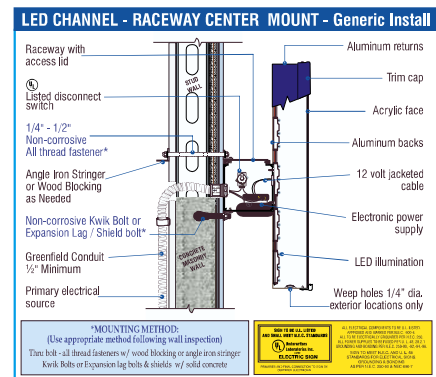

Rear Elevation

- SPECTRUM FACES:** 3/16" #2406 White acrylic to illuminate White at night
- PLAY BUTTON FACE:** 3/16" #2406 White acrylic
- TRIM CAP:** All trimcap to be 1" jewelite painted Blue Hex #002E5D
- RETURNS:** .040 alum. 5" deep alum. returns
ALL returns painted Blue Hex #002E5D
- BACKS:** .063 aluminum backs - insides pre-finished White
- ILLUMINATION:** White LED's (2700K) as required by manufacturer
- MOUNTING:** Standard 8" x 8" .063 raceway mounted to contain all electrical components - painted to match the Brick