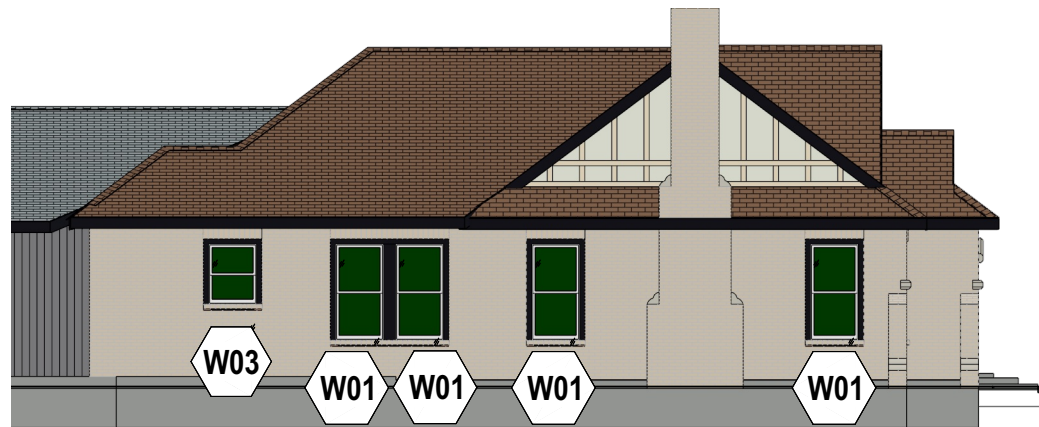

PLAN + SCHEDULE - WINDOW

1 PLAN - WINDOW

WINDOW SCHEDULE								
TAG	QTY	SIZE	W	H	DESCRIPTION	CODE	MFG	COMMENTS
W01	13	2854SH	32"	64"	SINGLE-HUNG	3500-2854	MI	VINYL
W02	1	3046SH	36"	54"	SINGLE-HUNG	3500-3046	MI	VINYL
W03	1	2834SH	32"	40"	SINGLE-HUNG	3500-28C	MI	VINYL
W04	1	2630SH	30"	36"	SINGLE-HUNG	3500-3030	MI	VINYL

ELEVATION - WINDOW

LAATU
HOMES

(A) ELEVATION - FRONT

(B) ELEVATION - RIGHT

(C) ELEVATION - LEFT

RENDERING

LAATU
HOMES

(A) RENDER - FRONT

(B) RENDER - RIGHT

(C) RENDER - LEFT