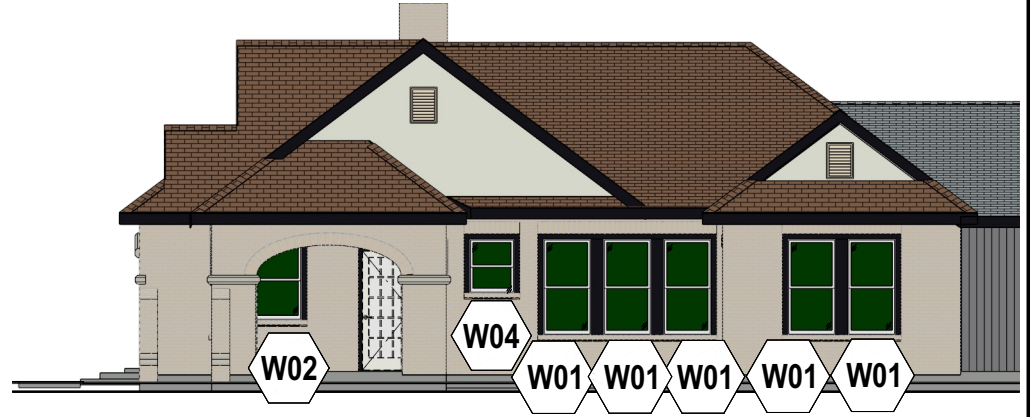

PLAN + SCHEDULE - WINDOW

1 PLAN - WINDOW

WINDOW SCHEDULE								
TAG	QTY	SIZE	W	H	DESCRIPTION	CODE	MFG	COMMENTS
W01	13	2854SH	32"	64"	SINGLE-HUNG	3500-2854	MI	VINYL
W02	1	3046SH	36"	54"	SINGLE-HUNG	3500-3046	MI	VINYL
W03	1	2834SH	32"	40"	SINGLE-HUNG	3500-28C	MI	VINYL
W04	1	2630SH	30"	36"	SINGLE-HUNG	3500-3030	MI	VINYL

ELEVATION - WINDOW

LAATU
HOMES

(A) ELEVATION - FRONT

(B) ELEVATION - RIGHT

(C) ELEVATION - LEFT

RENDERING

LAATU
HOMES

(A) RENDER - FRONT