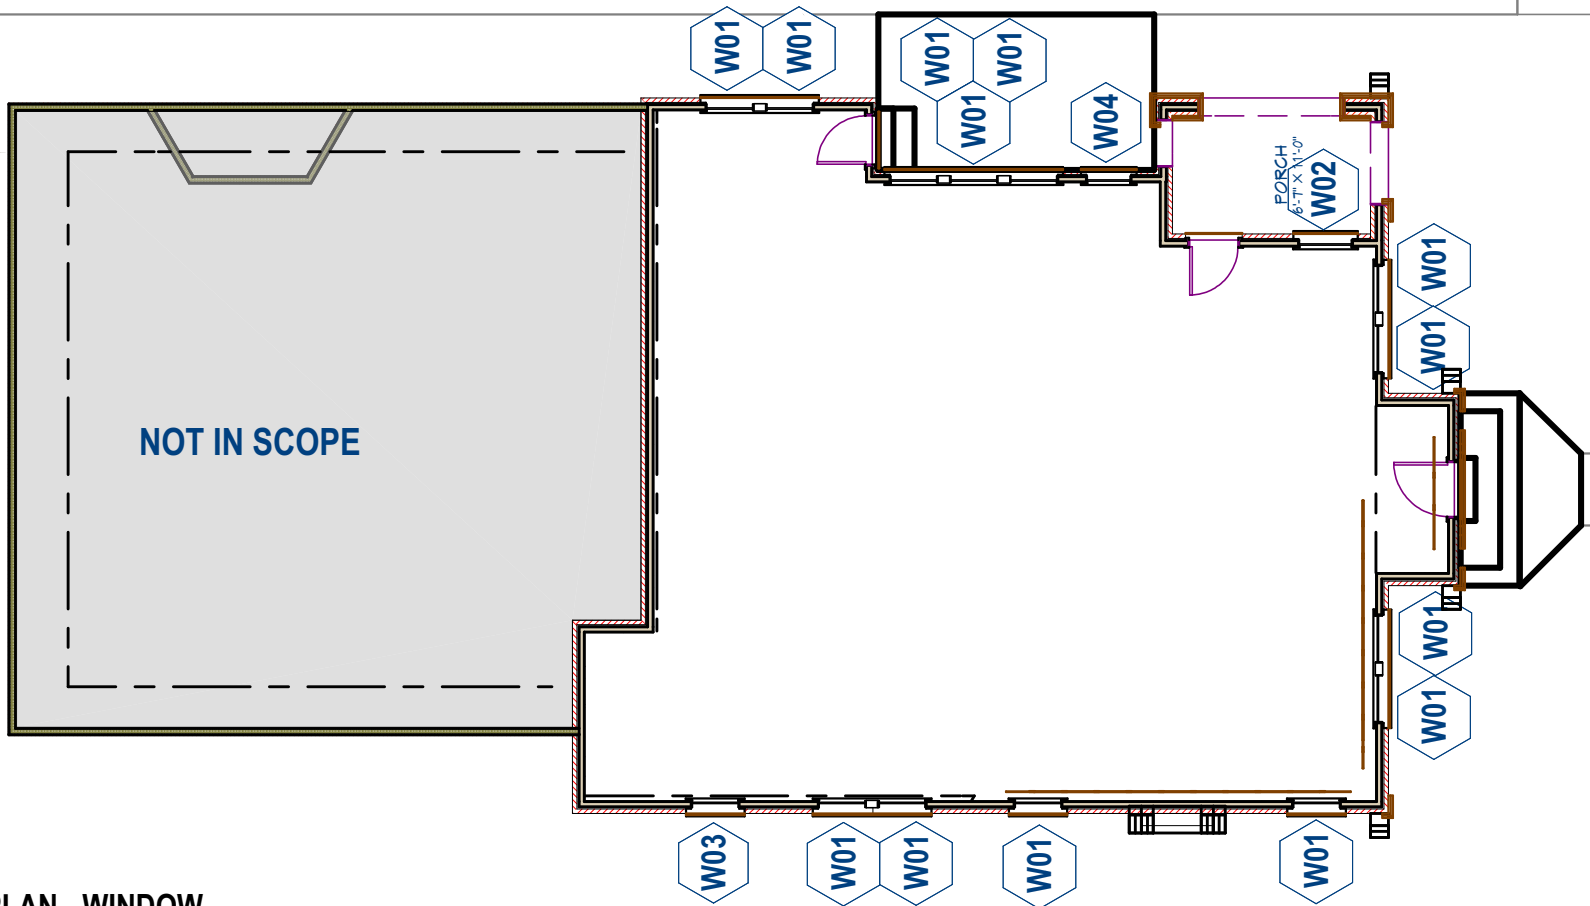

PLAN + SCHEDULE - WINDOW

1 PLAN - WINDOW

WINDOW SCHEDULE								
TAG	QTY	SIZE	W	H	DESCRIPTION	CODE	MFG	COMMENTS
W01	13	2854SH	32"	64"	SINGLE-HUNG	3500-2854	MI	VINYL
W02	1	3046SH	36"	54"	SINGLE-HUNG	3500-3046	MI	VINYL
W03	1	2834SH	32"	40"	SINGLE-HUNG	3500-28C	MI	VINYL
W04	1	2630SH	30"	36"	SINGLE-HUNG	3500-3030	MI	VINYL

ELEVATION - WINDOW

LAATU
HOMES

(A) ELEVATION - FRONT

(B) ELEVATION - RIGHT

(C) ELEVATION - LEFT

RENDERING

LAATU
HOMES

(A) RENDER - FRONT

(B) RENDER - RIGHT

(C) RENDER - LEFT