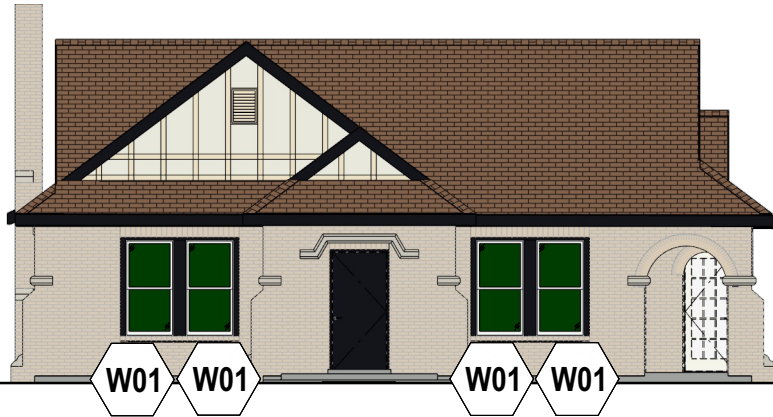

PLAN + SCHEDULE - WINDOW

1 PLAN - WINDOW

WINDOW SCHEDULE								
TAG	QTY	SIZE	W	H	DESCRIPTION	CODE	MFG	COMMENTS
W01	13	2854SH	32"	64"	SINGLE-HUNG	3500-2854	MI	VINYL
W02	1	3046SH	36"	54"	SINGLE-HUNG	3500-3046	MI	VINYL
W03	1	2834SH	32"	40"	SINGLE-HUNG	3500-28C	MI	VINYL
W04	1	2630SH	30"	36"	SINGLE-HUNG	3500-3030	MI	VINYL

ELEVATION - WINDOW

LAATU
HOMES

(A) ELEVATION - FRONT

(B) ELEVATION - RIGHT

(C) ELEVATION - LEFT

RENDERING

LAATU
HOMES

(A) RENDER - FRONT