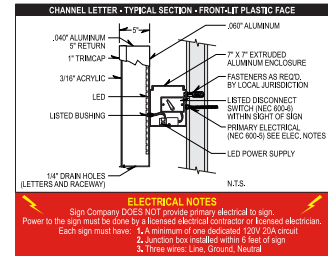

# Front lit plex-face internally illuminated whit led's channel letters- raceway mounted

**Quantity: 2**  
**Overall Height: 2.8'**  
**Overall Length: 12.8'**  
**Total SqFt: 35.8 sq ft**  
**Faces: White and red acrylic whit red vinyl for capsules**  
**Return: Black**  
**Trimcap: Black**  
**Illumination: Internally Illuminated whit white led's**  
**Raceway: To match fascia**