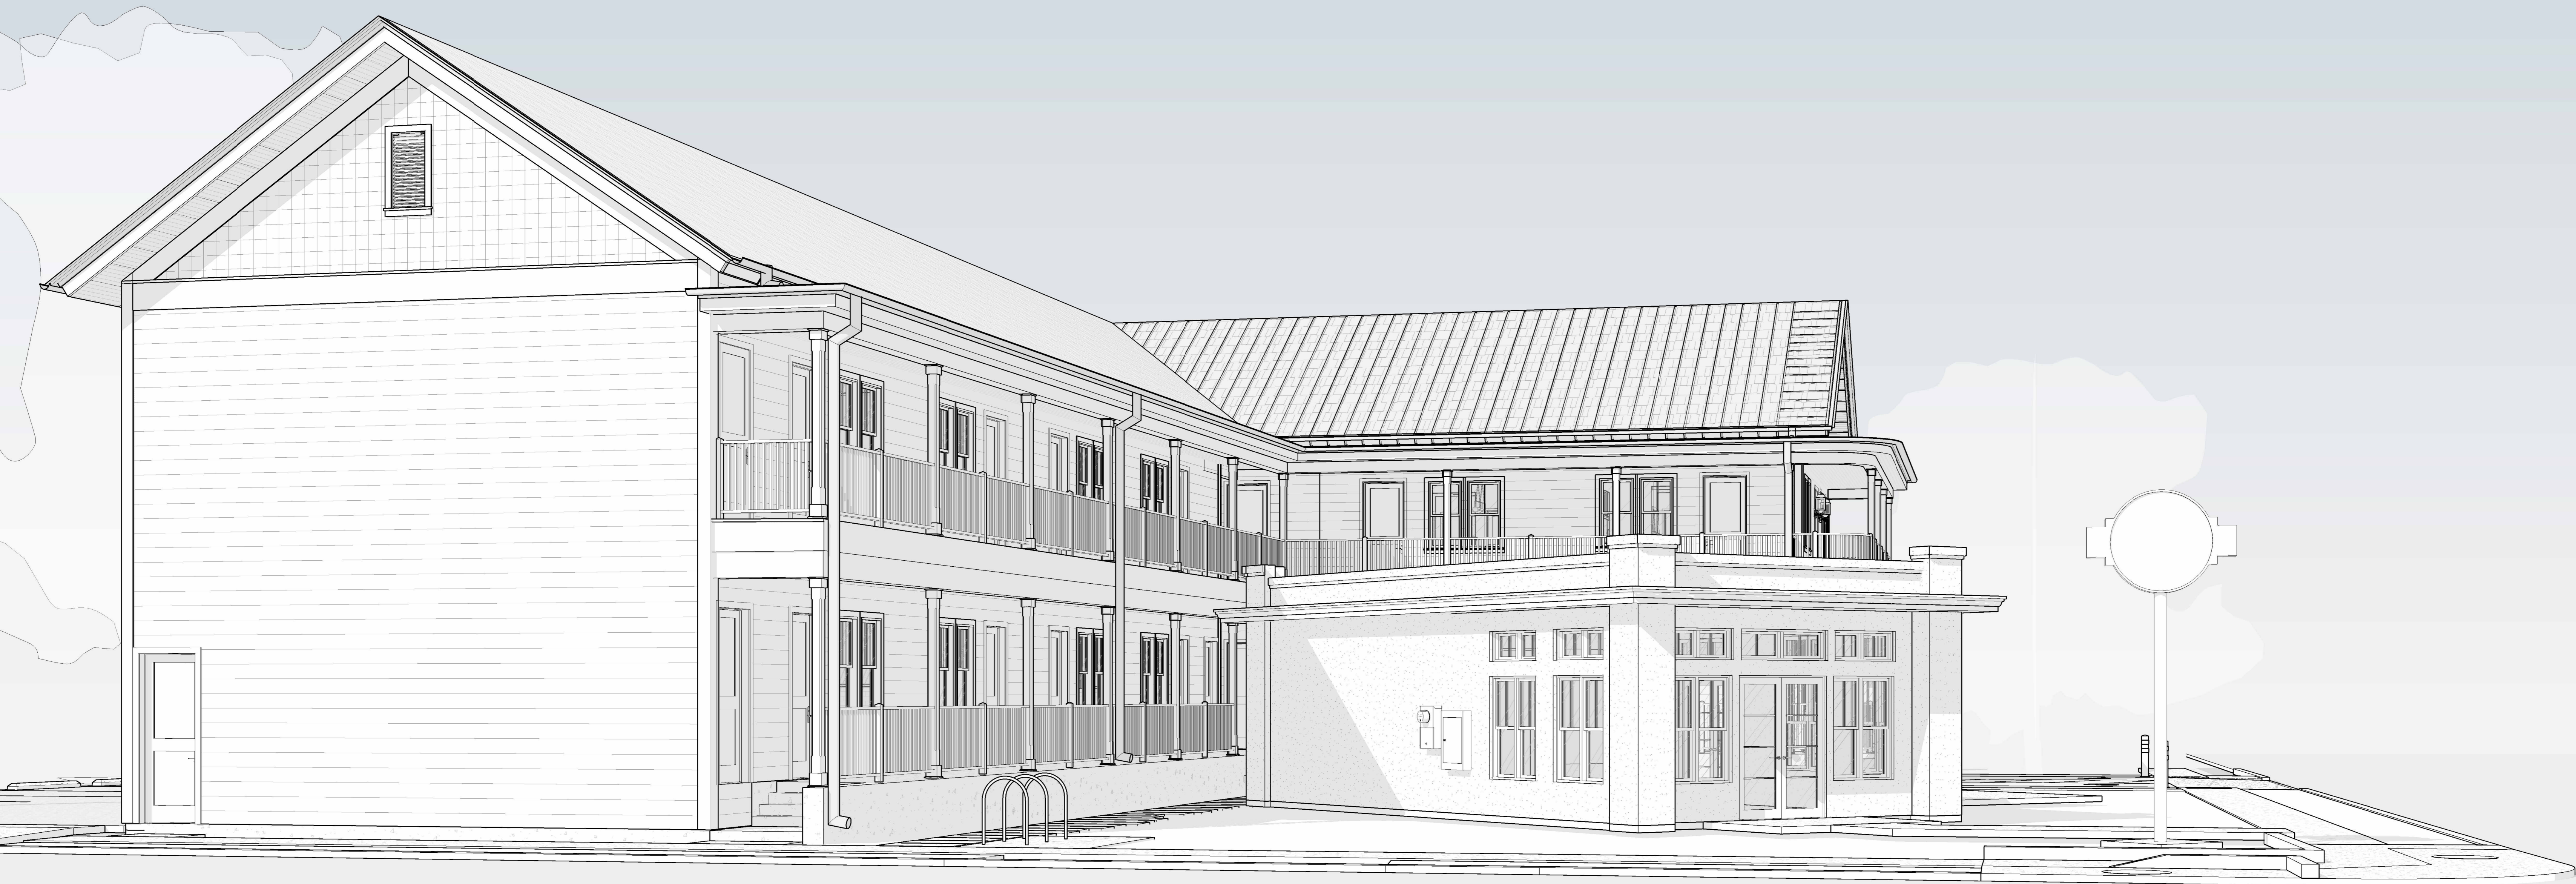

SITE PLAN - PROPOSED

ASHBY PLACE

741 & 725 W. ASHBY PLACE
SAN ANTONIO, TX 78212

COMMERCIAL ALTERNATE PLAN

ASHBY PLACE

741 & 725 W. ASHBY PLACE
SAN ANTONIO, TX 78212

12.18.25

PERSPECTIVE FROM W. ASHBY PLACE

ASHBY PLACE

741 & 725 W. ASHBY PLACE
SAN ANTONIO, TX 78212

12.18.25

PERSPECTIVE FROM N. FLORES STREET

ASHBY PLACE

741 & 725 W. ASHBY PLACE
SAN ANTONIO, TX 78212

12.18.25