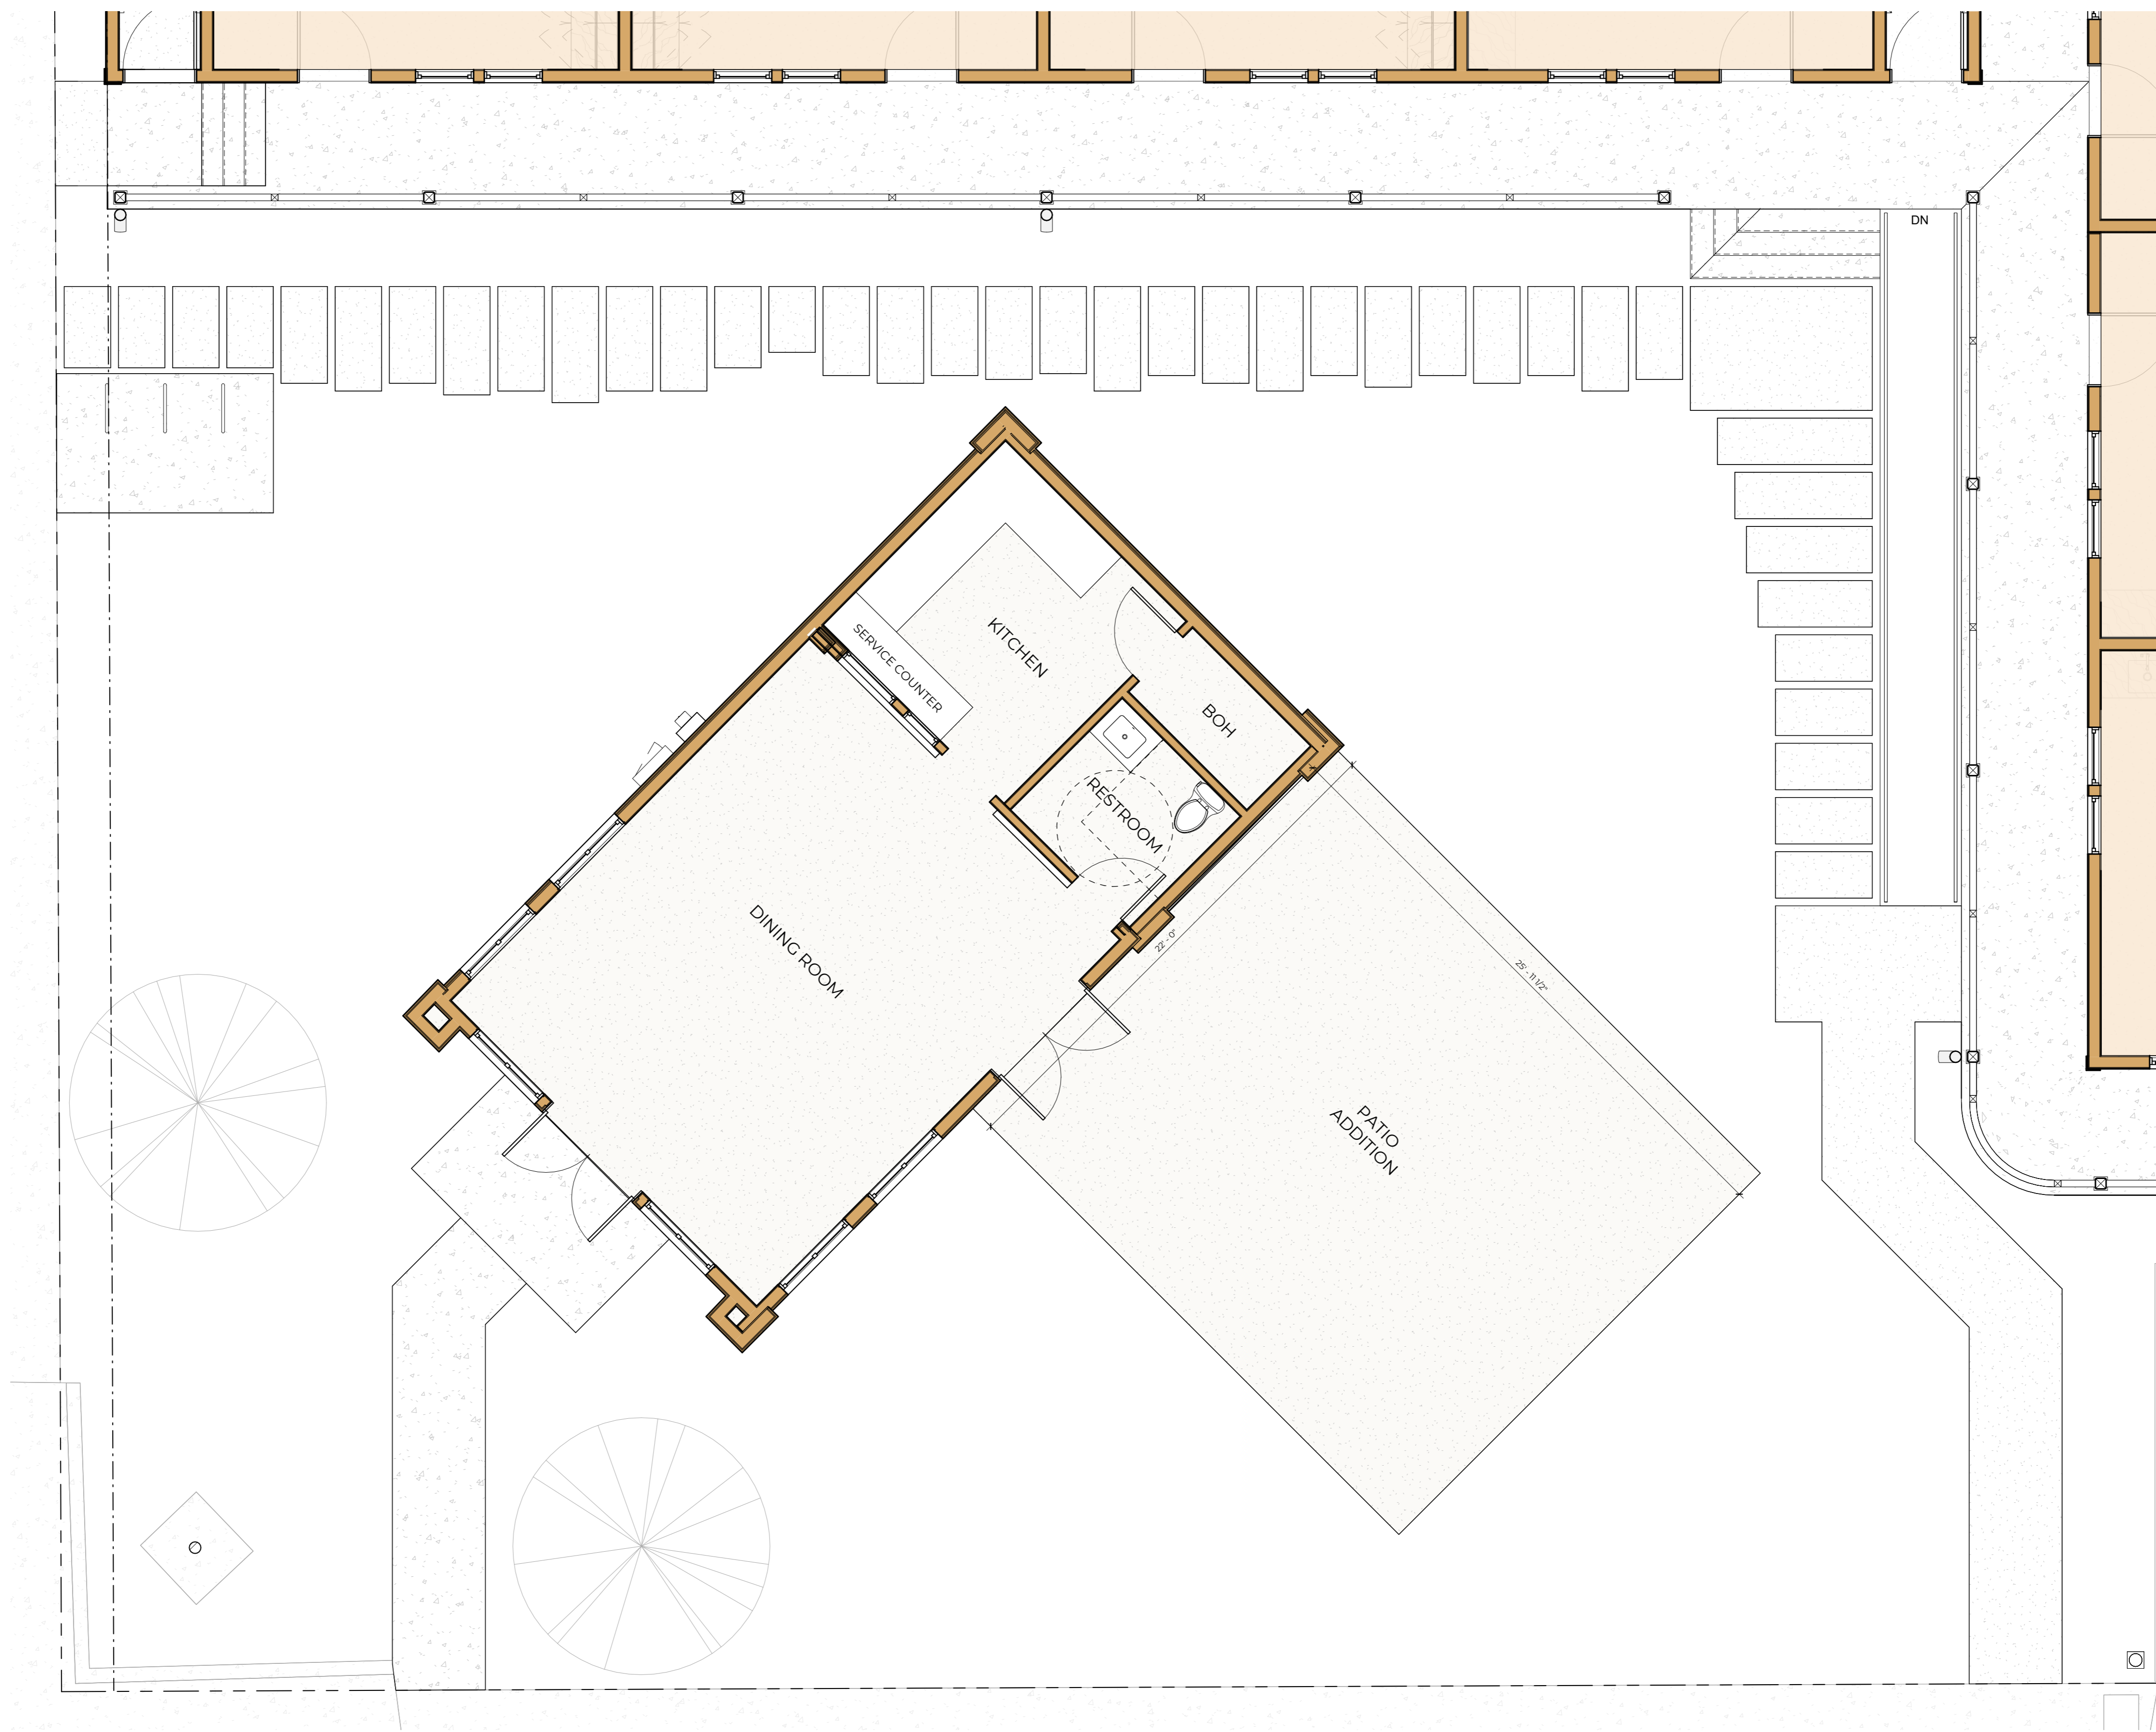

SITE PLAN - PROPOSED

ASHBY PLACE

741 & 725 W. ASHBY PLACE
SAN ANTONIO, TX 78212

COMMERCIAL ALTERNATE PLAN

ASHBY PLACE

741 & 725 W. ASHBY PLACE
SAN ANTONIO, TX 78212

12.18.25

PERSPECTIVE FROM W. ASHBY PLACE

ASHBY PLACE

741 & 725 W. ASHBY PLACE
SAN ANTONIO, TX 78212

12.18.25

PERSPECTIVE FROM N. FLORES STREET

ASHBY PLACE

741 & 725 W. ASHBY PLACE
SAN ANTONIO, TX 78212

12.18.25