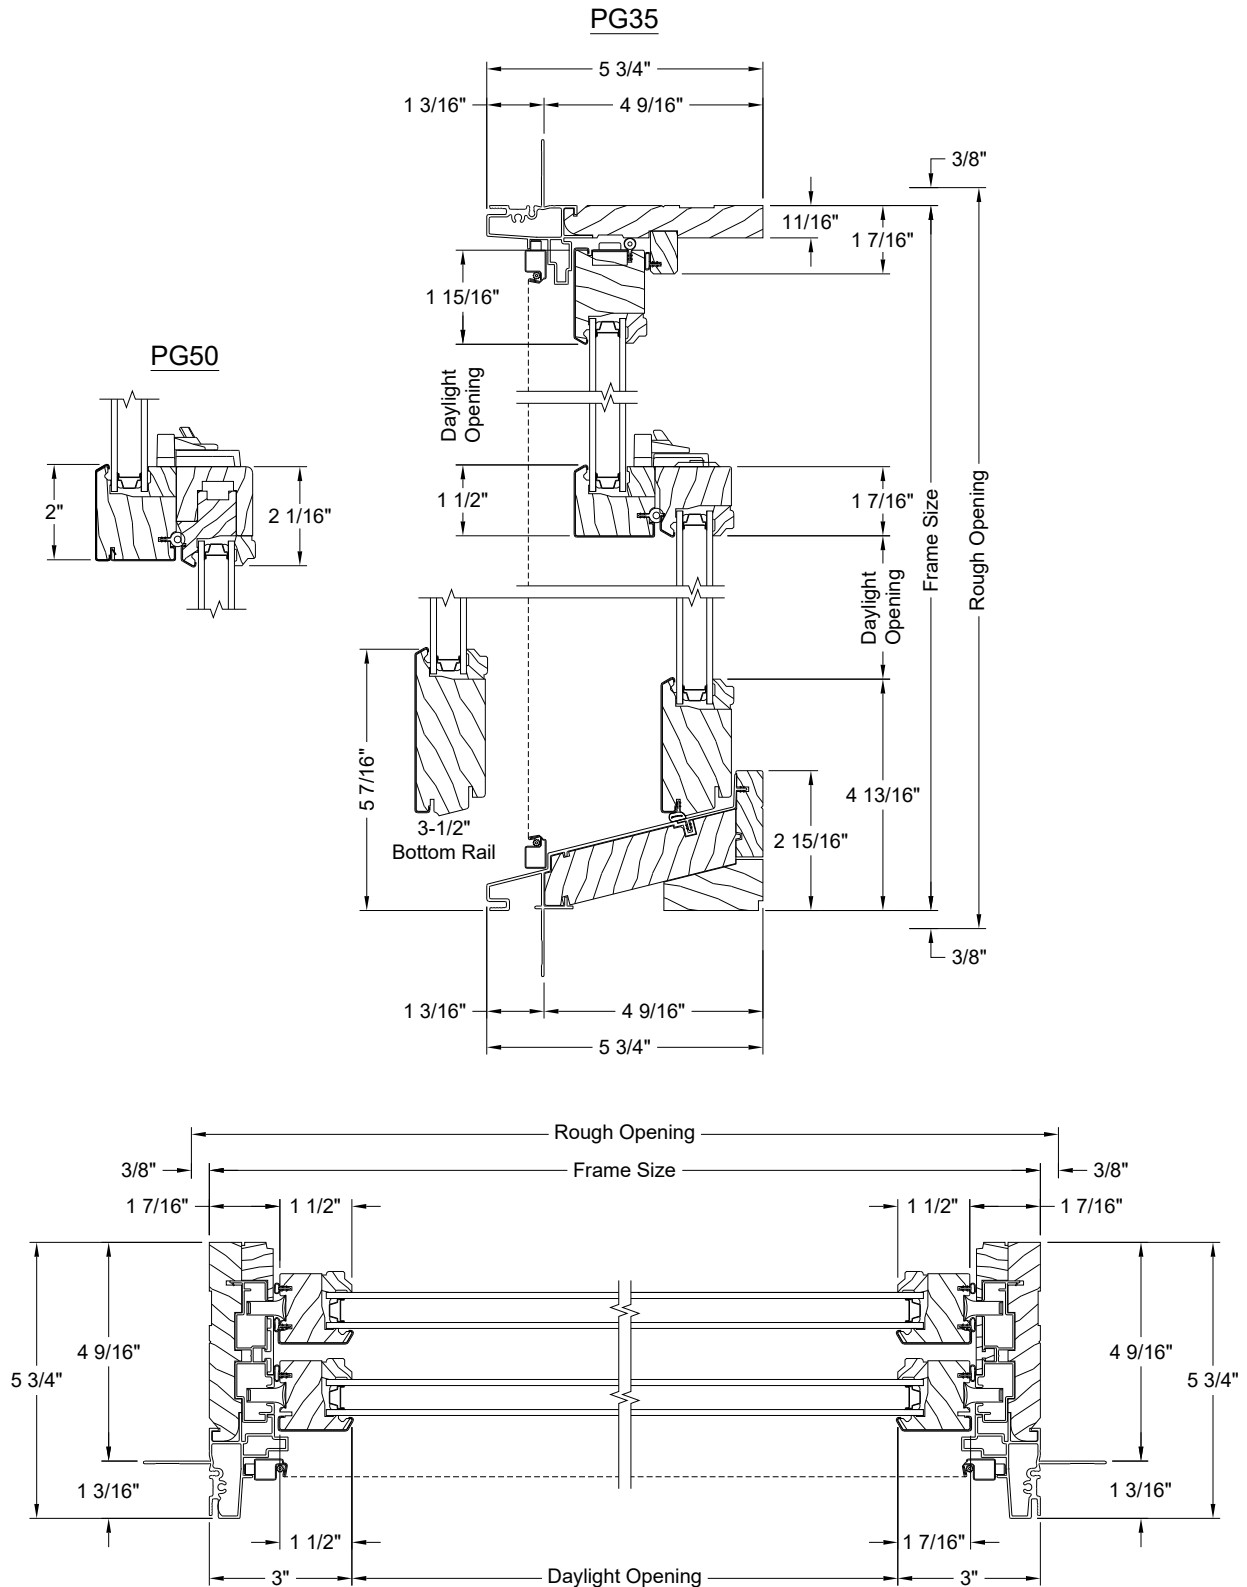

OPERATOR SECTIONS

Single-Hung option has fixed upper sash.