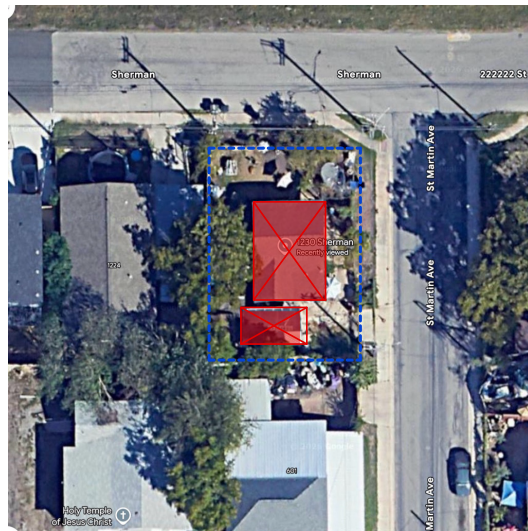

Front corner of property

Back inside of property

All Trees to remain
None to be demo

Aerial view demo

-  Trees to remain
-  Property Line
-  Structures to be Demolished

SITE <i>1230 Sherman st San Antonio tx 78202</i>	SCALE No scale	DATE 4/16/26	DRAWN BY Hugo H.	<div style="text-align: center;">  ASCENDANCE ACQUISITIONS & CONSTRUCTION </div> <div style="text-align: right; margin-top: 20px;"> <i>604 Delaware St. San Antonio Tx 78210 (210)-819-9533</i> </div>
TITLE Demo plan and tree info	RFI NO.	DRAWING NO. 620	SHEET NO. A01	