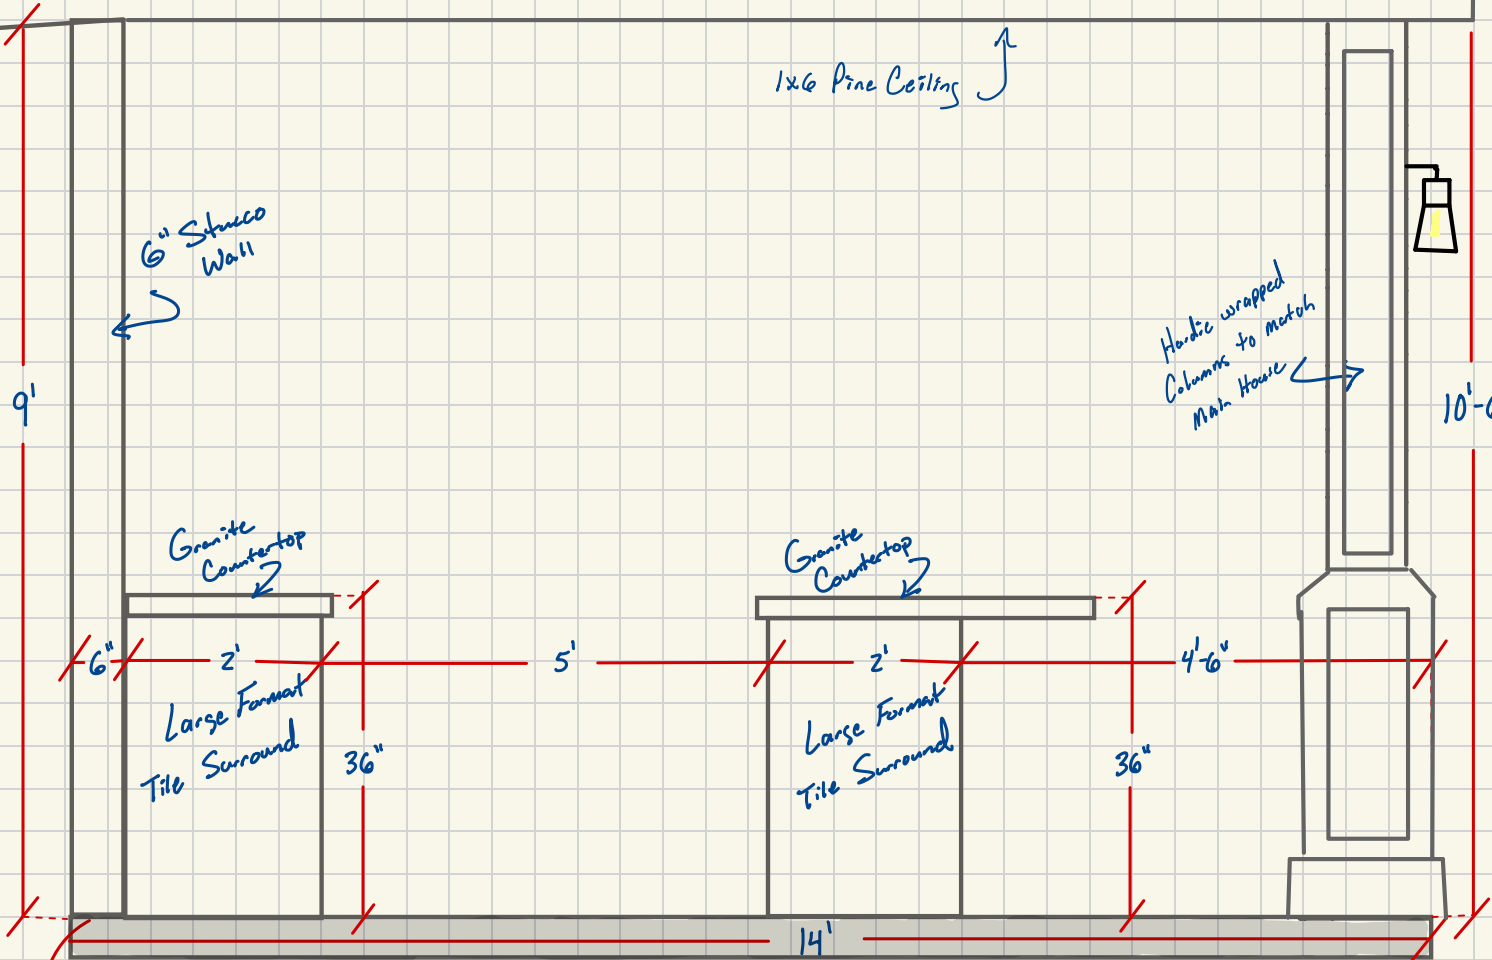

HERNANDEZ RESIDENCE
433 MADISON ST.
SAN ANTONIO, TX 78204

Galvalume Metal Roof ↘

Stucco (to match house)

1x6 Pine Ceiling ↗

6" Stucco Wall ↙

Hardie wrapped Columns to match Main House ↙

9'

10'-6"

Granite Countertop ↘

Granite Countertop ↘

Large Format Tile Surround

Large Format Tile Surround

6"

2'

5'

2'

4'-6"

36"

36"

14'